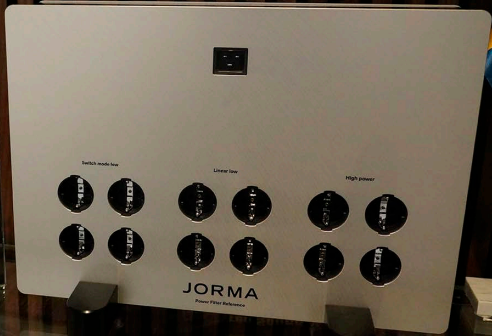

Stereo Sound
GRAND PRIX
2017

MARTIN
Speaker Division

Stereo Sound
GRAND PRIX
2020

Stereo Sound
GRAND PRIX
2021

PREMIERE
 Jorma Power Filter Reference
 JORMA

PREMIERE
Jorma Power Filter Reference

JORMA

Switch mode low
Linear low
High power